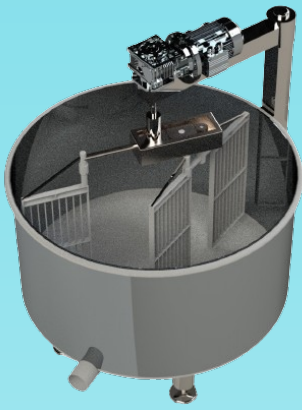

Patch Pasteurizer Tank

Yoghurt Fermentation Tank

Yoghurt Vacuum Evaporator

Yoghurt Filling Machine

Ferment Dosing Machine

Yoghurt Transport Trolley

Ayran Processing

Culture Tank

Lobe Pump

Plate Heat Exchanger

YOGHURT & AYRAN UNIT

Cheese Processing Tank

Cheese Coagulation Vat

White Cheese Equipment

Brine processing Tank

Cheese Processing Tank