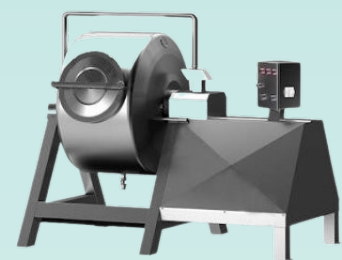

Whey Filtering Vat

Cream Cheese Cooker

Whey Processing Line

Whey Hanger

Cream Ripening Tank

Butter Churn

Rotary Butter Churn

Butter Weighing Machine

Kaymak Cooking Trolley (Gaz)

Kaymak Cooking Trolley (Steam)

CREAM CHEESE & CREAM & RECOTTA & BUTTER & KAYMAK UNIT

Ice Cream Mix Tank

Plate Heat Exchanger

Powder Mixer

Batch Pasteurizer Tank

Homogenizer