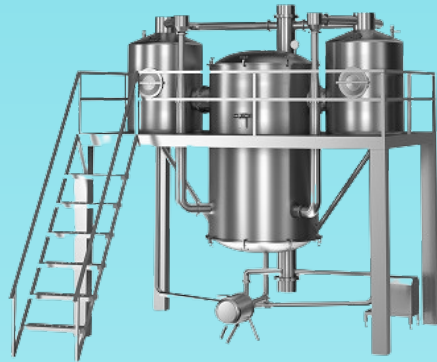

(S) Milk Cooling Tank

(M) Milk Cooling Tank

(L) Milk Cooling Tank

Milk Powder Mixer

Milk Clarifier

Milk Storage Tank

MILK RECEIVING & COLLECTION UNIT

PASTEURIZATION & STANDARDIZATION UNIT

Pasteurizer

Deodorizer

Automatic Cream Separator

Homogenizer

Cream Separator

Semi Automatic Separator

Plate Heat Exchanger

Tubular Heat Exchanger

Patch Pasteurizer Tank

Yoghurt Fermentation Tank

Yoghurt Vacuum Evaporator

Yoghurt Filling Machine

Ferment Dosing Machine

Yoghurt Transport Trolley

Ayran Processing

Culture Tank

Lobe Pump

Plate Heat Exchanger

YOGHURT & AYRAN UNIT

Cheese Processing Tank

Cheese Coagulation Vat

White Cheese Equipment

Brine processing Tank

Cheese Processing Tank