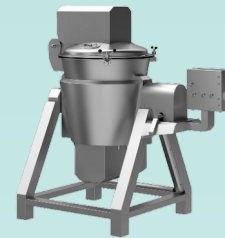

Dry Cooking Machine