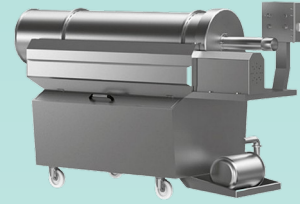

Cheese Drum Sifter